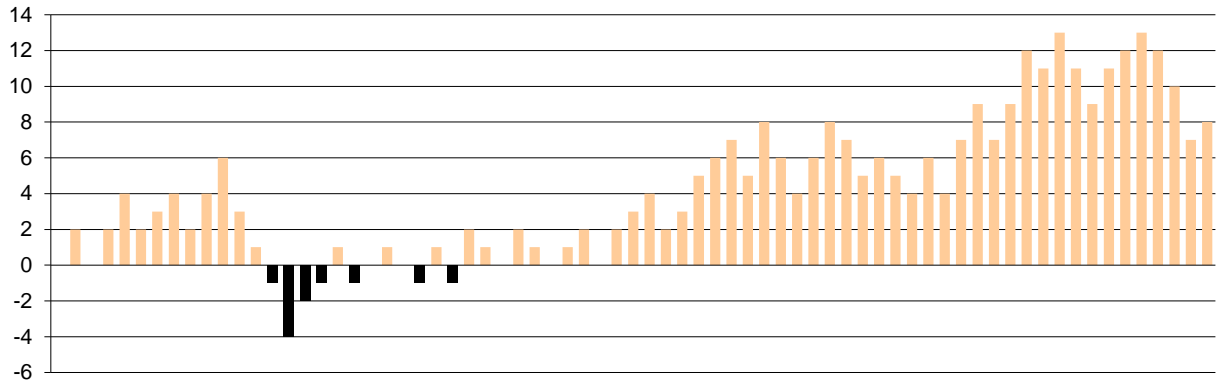

Starters - Subs ratio

Fastbreak Pts

Turnover Pts

Second Chance Pts

NOTES

Blank area for notes.

GRAPHIC STATS

SCORE EVOLUTION

SCORE DIFFERENCE

LARGEST SCORING RUN

LARGEST LEAD